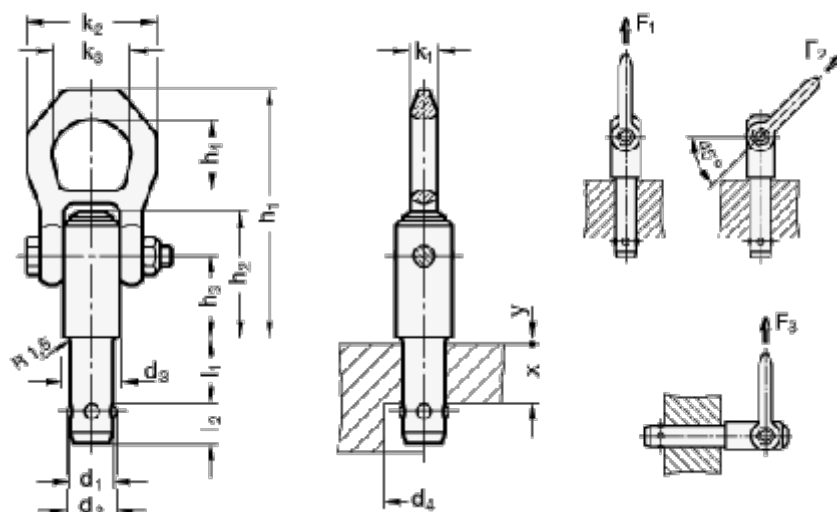

Article number: 201130810NI

Description: E+G Løfte stift i rustfast stål,
GN 1130-8-10-NI

Measures

d1	= 8	h4	= 27	y = 1.5
d2	= 9.35	l1	= 10	
d3	= 21.5	l2	= 8.75	
d4	= 9.9	k1	= 11	
F1/F2/F3 load in kN	= 1,5/1,2/0,5	k2	= 49	
h1	= 87.5	k3	= 30	
h2	= 38.5	Weight (g)	= 220	
h3	= 25.7	x	= 5	